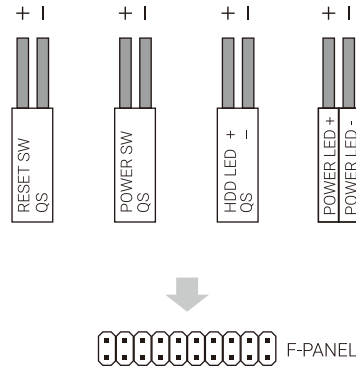

CS-103

Front I/O Panel Cable Connection

Front Panel Connector

(Please refer to the motherboard's manual for further instructions).

Note : Specifications may vary depending on your region. Contact your local retailer for more information.