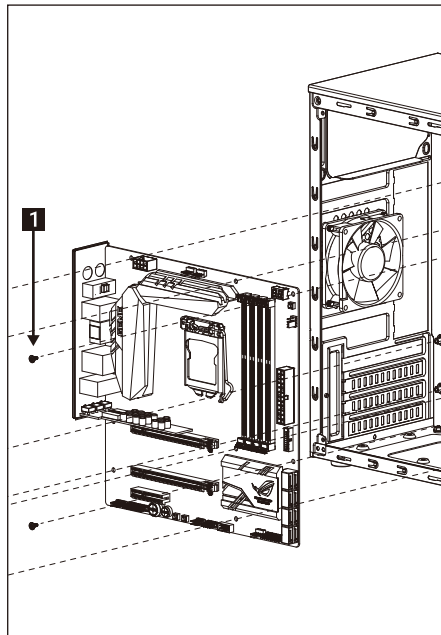

How to install Guide

(1) Install Motherboard

- **English**
  Install Motherboard
- **Español**
  Instalación de Placa madre
- **Deutsch**
  Motherboard installieren
- **Français**
  Installer carte mère
- **Italiano**
  Installazione della scheda madre
- **Polski**
  Instalacja płyty głównej
- **Русский**
  Установите материнскую плату
- **Português**
  Instalar a placa principal
- **繁体中文**
  安裝主機板 / 安裝主機板
- **日本語**
  マザーボードを取り付けます
- **Қазақ тілі**
  Аналық тақтаны орнатыңыз
- **Türkçe**
  Anakart yükleyin